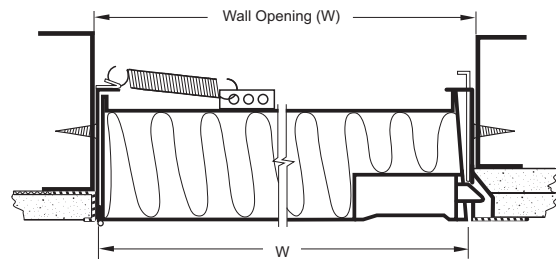

Latches: Universal latch mechanism – convertible between turning and key lock type.

Minimum Size: 8" x 8" (203 x 203)

Maximum Size: 24" x 36" (610 x 914)

Options

- Mortise preparation for cylinder lock (lock by others).

Ratings

UL 10B Fire Resistance Rating: 1½ hour (vertical)

Listings

Meets NFPA Standards: 80, 90A, and 101

Meets Building Code Standards: IBC, NBC, NFPA, SBC and UBC

Model **FD**
(standard)

Typical Ceiling Installation

Typical Wall Installation

Door Size W x H	Wall Opening Size W x H	Ceiling Opening Size W x H	Number of Latches
8" x 8" (203 x 203)	8 ³ / ₈ " x 8 ³ / ₈ " (213 x 213)	9 ³ / ₈ " x 9 ³ / ₈ " (238 x 238)	1
10" x 10" (254 x 254)	10 ³ / ₈ " x 10 ³ / ₈ " (264 x 264)	11 ³ / ₈ " x 11 ³ / ₈ " (289 x 289)	1
12" x 12" (305 x 305)	12 ³ / ₈ " x 12 ³ / ₈ " (314 x 314)	13 ³ / ₈ " x 13 ³ / ₈ " (340 x 340)	1
14" x 14" (356 x 356)	14 ³ / ₈ " x 14 ³ / ₈ " (365 x 365)	15 ³ / ₈ " x 15 ³ / ₈ " (391 x 391)	1
16" x 16" (406 x 406)	16 ³ / ₈ " x 16 ³ / ₈ " (416 x 416)	17 ³ / ₈ " x 17 ³ / ₈ " (441 x 441)	1
18" x 18" (457 x 457)	18 ³ / ₈ " x 18 ³ / ₈ " (467 x 467)	19 ³ / ₈ " x 19 ³ / ₈ " (492 x 492)	1
24" x 24" (610 x 610)	24 ³ / ₈ " x 24 ³ / ₈ " (619 x 619)	25 ³ / ₈ " x 25 ³ / ₈ " (644 x 644)	1
24" x 36" (610 x 914)	24 ³ / ₈ " x 36 ³ / ₈ " (619 x 924)	25 ³ / ₈ " x 37 ³ / ₈ " (644 x 949)	1