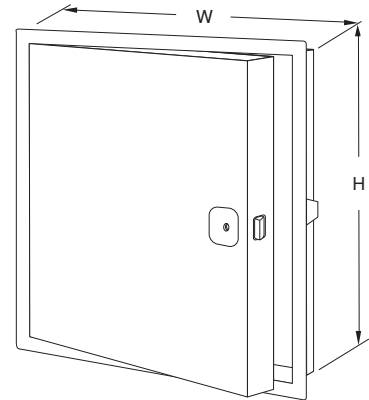

Application

Model FD access panels employ a hinge door panel to provide a convenient and economical means to obtain access to components installed behind vertical walls or partitions with fire resistive ratings up to 2 hours, in horizontal combustible ceiling membranes of floor-ceiling or roof-ceiling assemblies with fire resistance ratings up to and including 1 hour and in horizontal noncombustible ceiling membranes of floor-ceiling or roof-ceiling assemblies with fire resistance ratings up to and including 3 hours.

Standard Construction

Frame: 16 ga. (1.6) steel with grey baked enamel prime coat finish – 1" (25) flange.

Door Panel: 20 ga. (1.0) steel with grey baked enamel prime coat finish.

Hinge: Continuous piano type.

Latches: Universal latch mechanism – convertible between turning and key lock type.

Minimum Size: 8" x 8" (203 x 203)

Maximum Size: 24" x 36" (610 x 914)

Options

- ☐ Mortise preparation for cylinder lock (lock by others).

Ratings

UL 10B Fire Resistance Rating: 1½ hour (vertical)

Listings

Meets NFPA Standards: 80, 90A, and 101

Meets Building Code Standards: IBC, NBC, NFPA, SBC and UBC

Model **FD**
(standard)