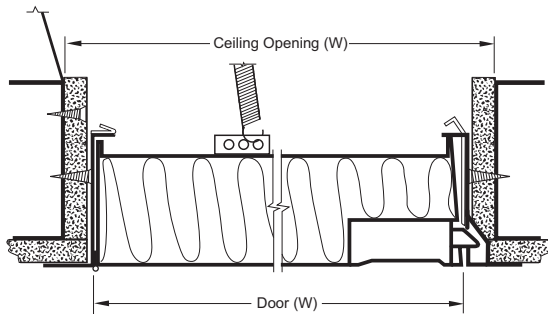

Latches: Universal latch mechanism – convertible between turning and key lock type.

Minimum Size: 8" x 8" (203 x 203)

Maximum Size: 24" x 36" (610 x 914)

Options

- Mortise preparation for cylinder lock (lock by others).

Ratings

UL 10B Fire Resistance Rating: 1½ hour (vertical)

Listings

Meets NFPA Standards: 80, 90A, and 101

Meets Building Code Standards: IBC, NBC, NFPA, SBC and UBC

Model **FD**
(standard)

Typical Ceiling Installation

Typical Wall Installation

Door Size W x H	Wall Opening Size W x H	Ceiling Opening Size W x H	Number of Latches
8" x 8" (203 x 203)	8 ³ / ₈ " x 8 ³ / ₈ " (213 x 213)	9 ³ / ₈ " x 9 ³ / ₈ " (238 x 238)	1
10" x 10" (254 x 254)	10 ³ / ₈ " x 10 ³ / ₈ " (264 x 264)	11 ³ / ₈ " x 11 ³ / ₈ " (289 x 289)	1
12" x 12" (305 x 305)	12 ³ / ₈ " x 12 ³ / ₈ " (314 x 314)	13 ³ / ₈ " x 13 ³ / ₈ " (340 x 340)	1
14" x 14" (356 x 356)	14 ³ / ₈ " x 14 ³ / ₈ " (365 x 365)	15 ³ / ₈ " x 15 ³ / ₈ " (391 x 391)	1
16" x 16" (406 x 406)	16 ³ / ₈ " x 16 ³ / ₈ " (416 x 416)	17 ³ / ₈ " x 17 ³ / ₈ " (441 x 441)	1
18" x 18" (457 x 457)	18 ³ / ₈ " x 18 ³ / ₈ " (467 x 467)	19 ³ / ₈ " x 19 ³ / ₈ " (492 x 492)	1
24" x 24" (610 x 610)	24 ³ / ₈ " x 24 ³ / ₈ " (619 x 619)	25 ³ / ₈ " x 25 ³ / ₈ " (644 x 644)	1
24" x 36" (610 x 914)	24 ³ / ₈ " x 36 ³ / ₈ " (619 x 924)	25 ³ / ₈ " x 37 ³ / ₈ " (644 x 949)	1